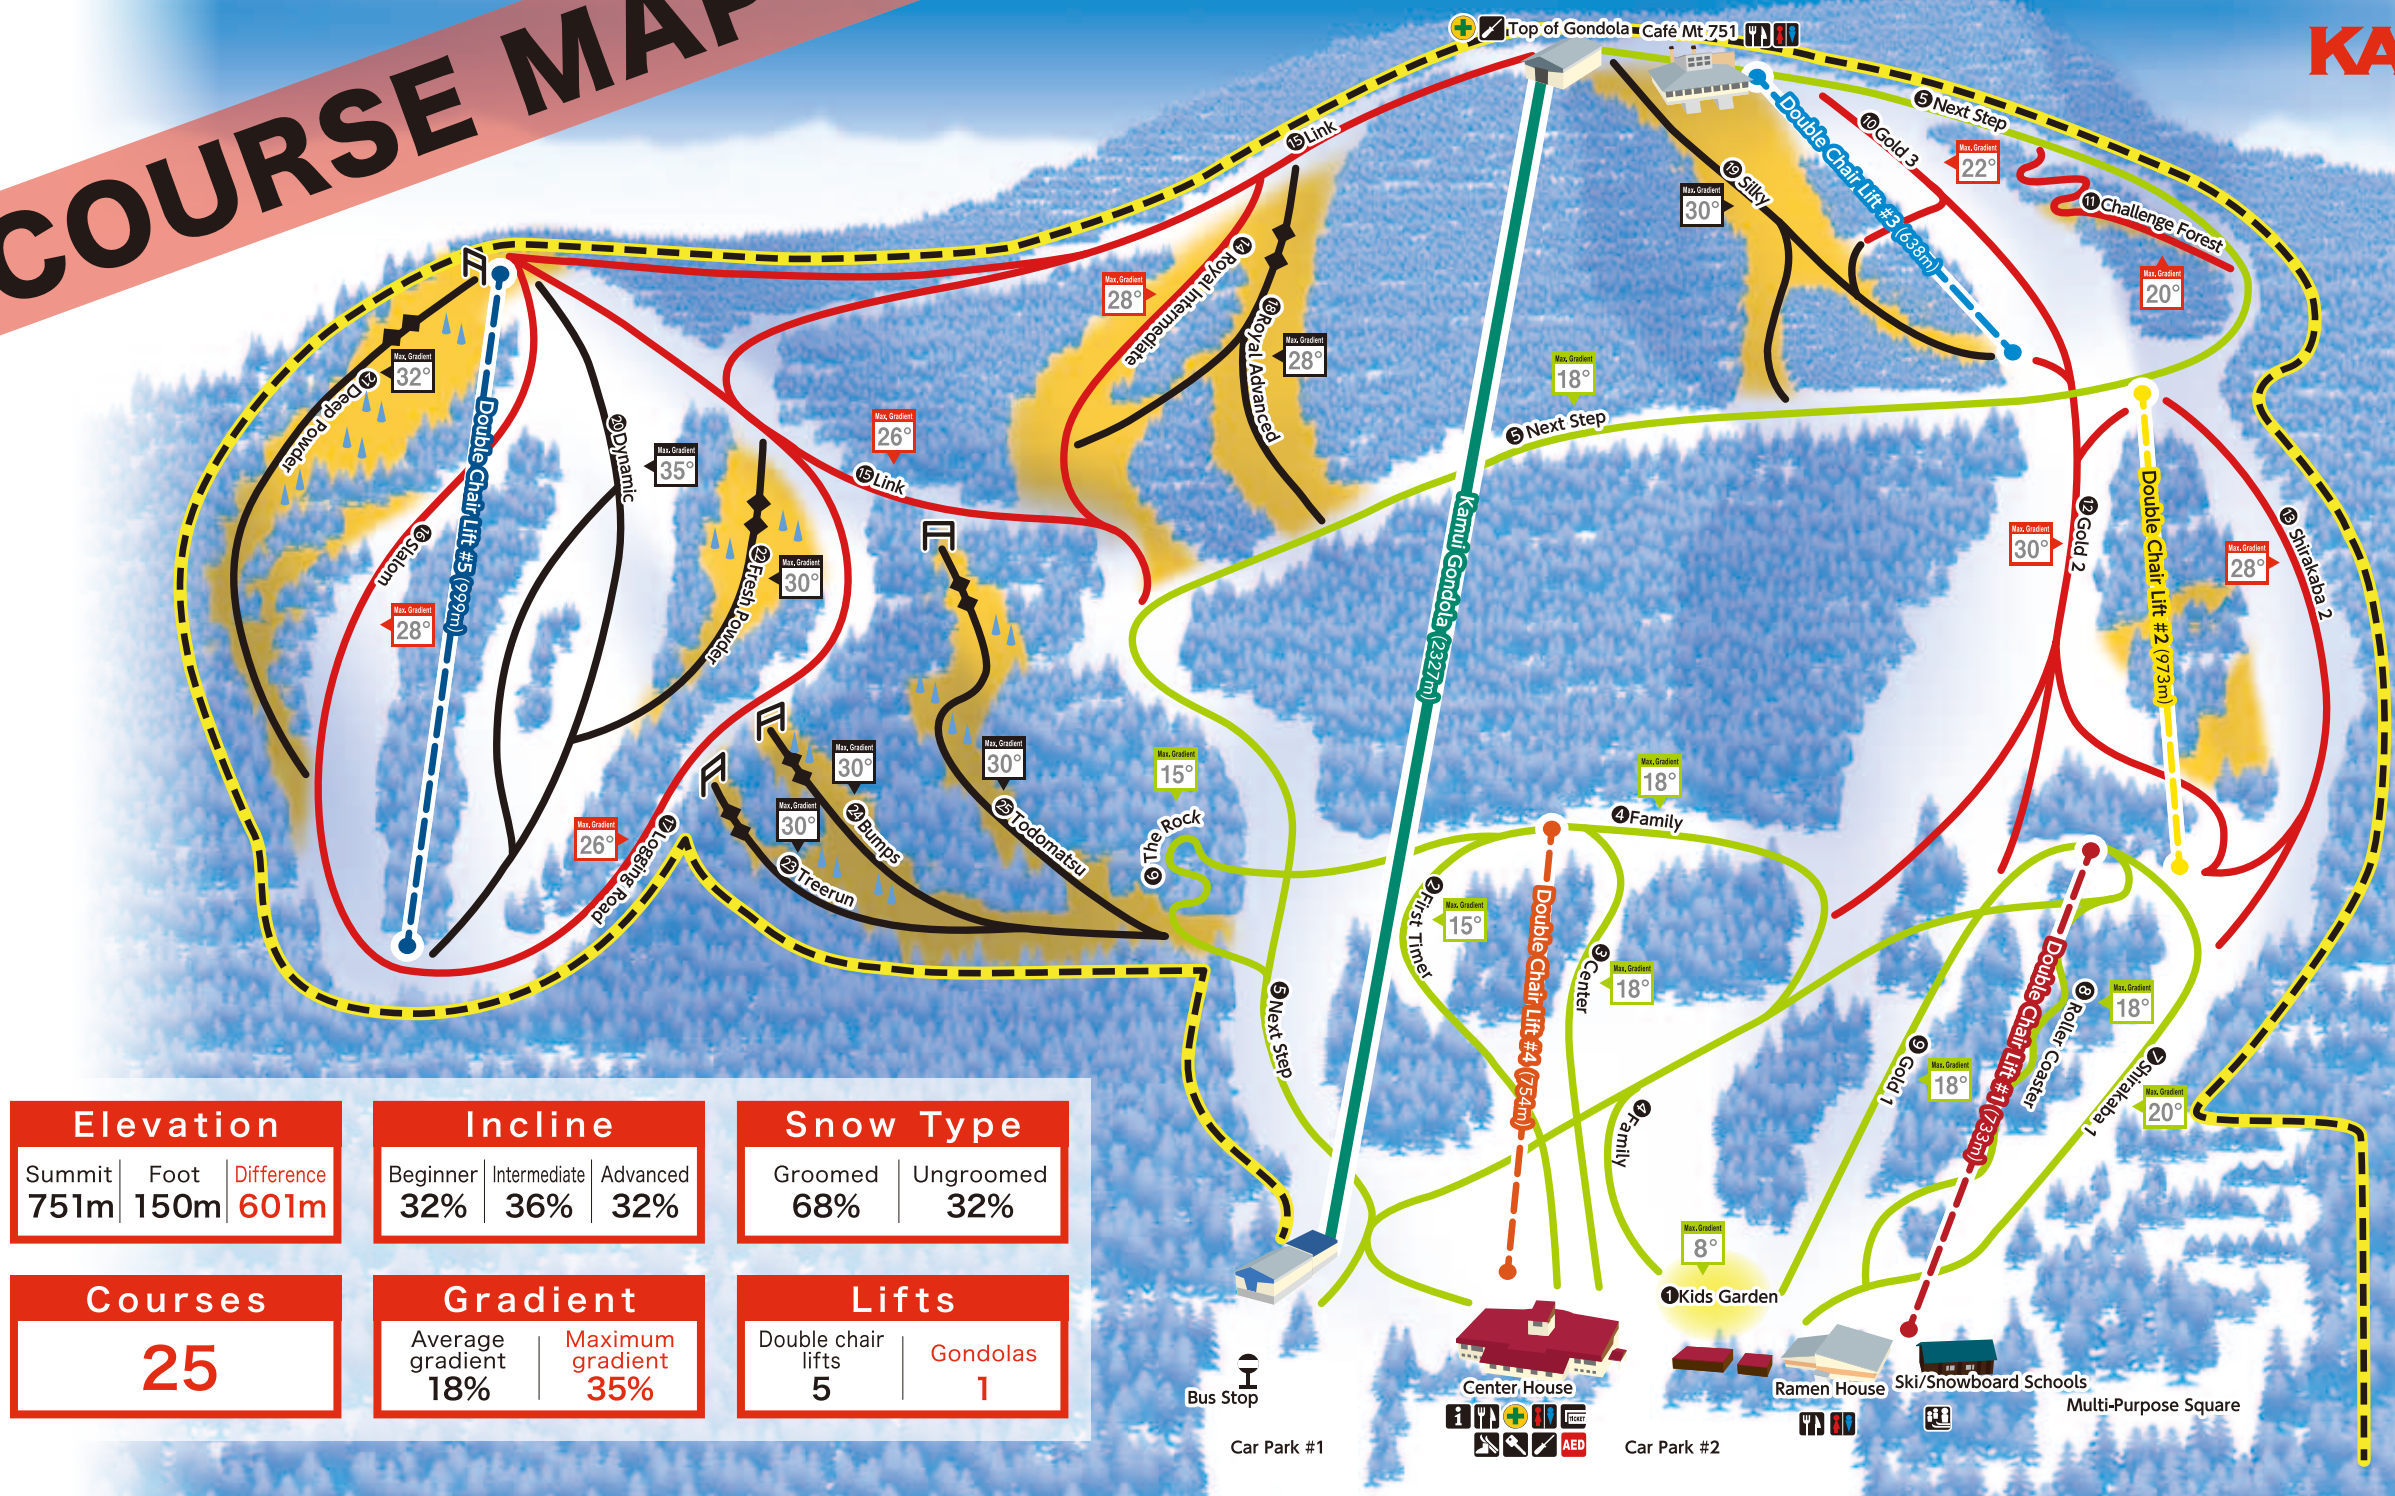

COURSE MAP

Elevation			Incline			Snow Type	
Summit	Foot	Difference	Beginner	Intermediate	Advanced	Groomed	Ungroomed
751m	150m	601m	32%	36%	32%	68%	32%
Courses			Gradient			Lifts	
25			Average gradient	Maximum gradient		Double chair lifts	Gondolas
			18%	35%		5	1

- 1 Kids Garden
- 2 First Timer
- 3 Center
- 4 Family
- 5 Next Step
- 6 The Rock
- 7 Shirakaba 1
- 8 Roller Coaster
- 9 Gold 1
- 10 Gold 3
- 11 Challenge Forest
- 12 Gold 2
- 13 Shirakaba 2
- 14 Royal Intermediate
- 15 Link
- 16 Slalom
- 17 Logging Road
- 18 Royal Advanced
- 19 Silky
- 20 Dynamic
- 21 Deep Powder
- 22 Fresh Powder
- 23 Treerun
- 24 Bumps
- 25 Todomatsu

CAUTION Going outside the courses (beyond the boundaries of the ski area) is considered trespassing, and warning signs have been posted. If you venture outside the ski ground, our patrol team will be unable to come to your rescue, so please take care and act responsibly. If an accident happens in the ski area, please phone the main reception. Phone 0166-72-2311

Beginner	Experts only	Ungroomed run	Ticket counter	Rest-rooms	AED	Binding tool
Intermediate	Ski area boundary	Ungroomed tree run	Restaurant/Café	Ski patrol and first-aid area	AED	Lockers and changing rooms
Advanced	Kids garden	Access control gate to experts-only area	Rentals and store	Ski/snowboard school	AED	Information